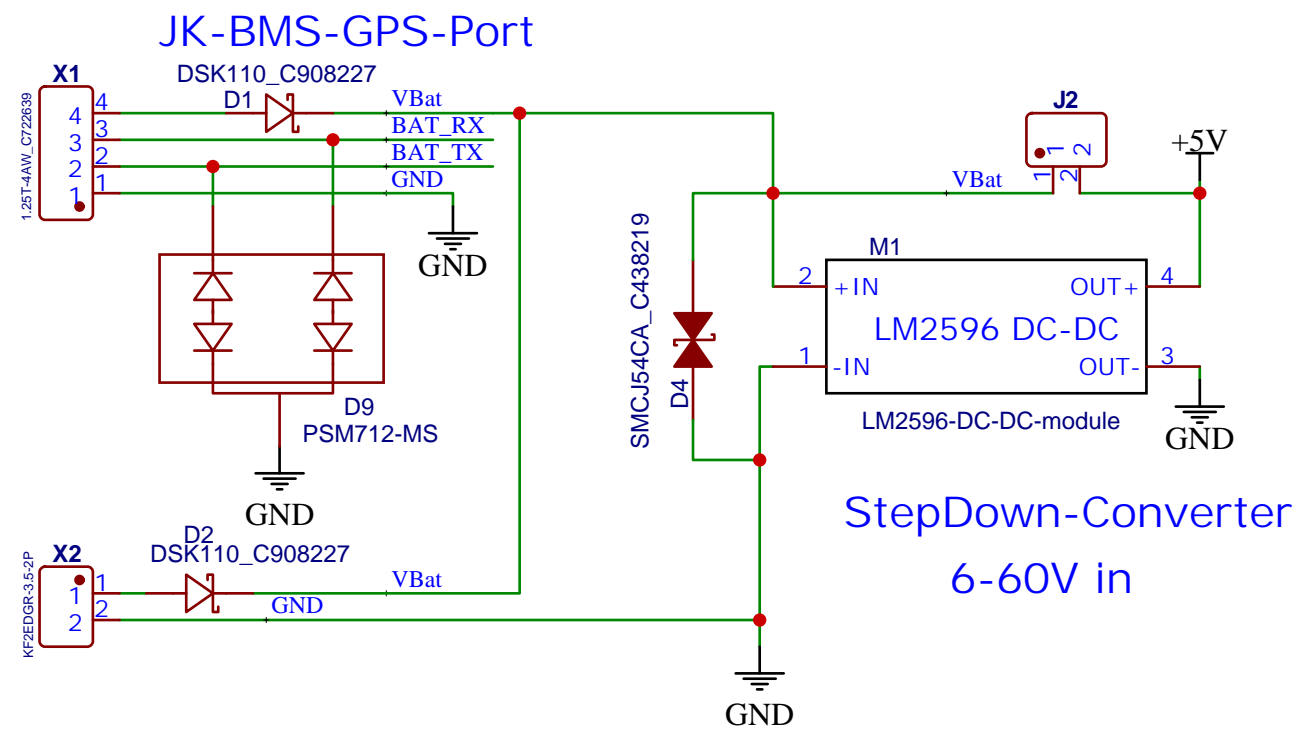

TITLE:	Sheet_3	REV:	1.0
	Company: Your Company	Sheet:	1/1
	Date: 2023-12-23	Drawn By:	Alexander Seufert