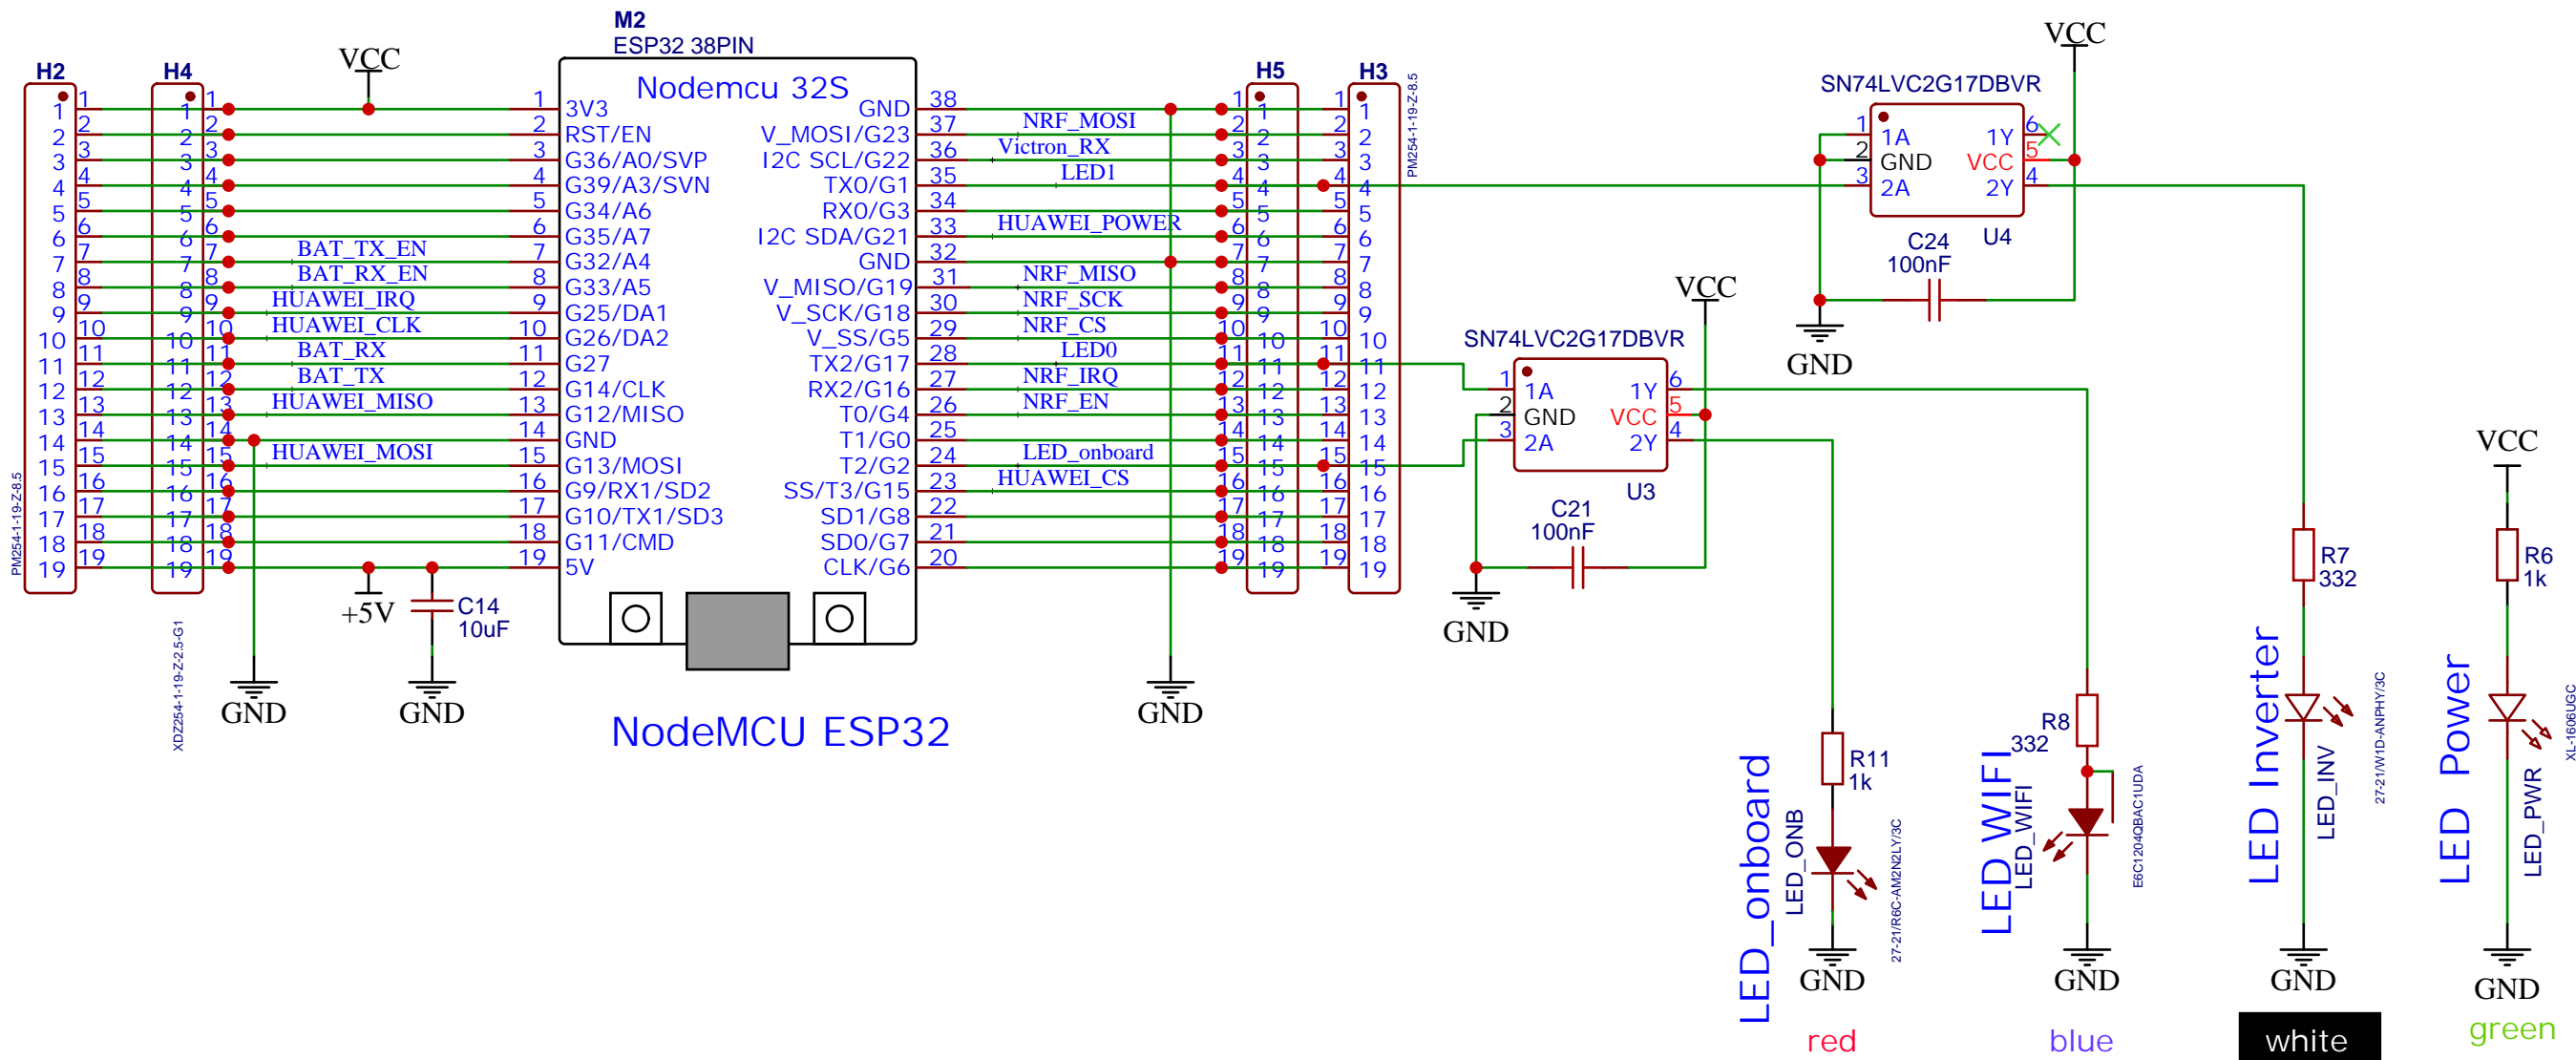

Huawei Slot Detect

Huawei CAN

original 8MHz C97198

Pylontech CAN

VICTRON_MPPT

VICTRON_Smart_Shunt

RS485

LED BAT RX

LED BAT TX

TITLE:	Sheet_1	REV: 1.0
Company:	Your Company	Sheet: 1/1
Date:	2023-12-20	Drawn By: Alexander Seufert

TITLE: Sheet_2		REV: 1.0
Company: Your Company		Sheet: 1/1
Date: 2023-12-22	Drawn By: Alexander Seufert	

TITLE:	Sheet_3	REV:	1.0
	Company: Your Company	Sheet:	1/1
	Date: 2023-12-23	Drawn By:	Alexander Seufert