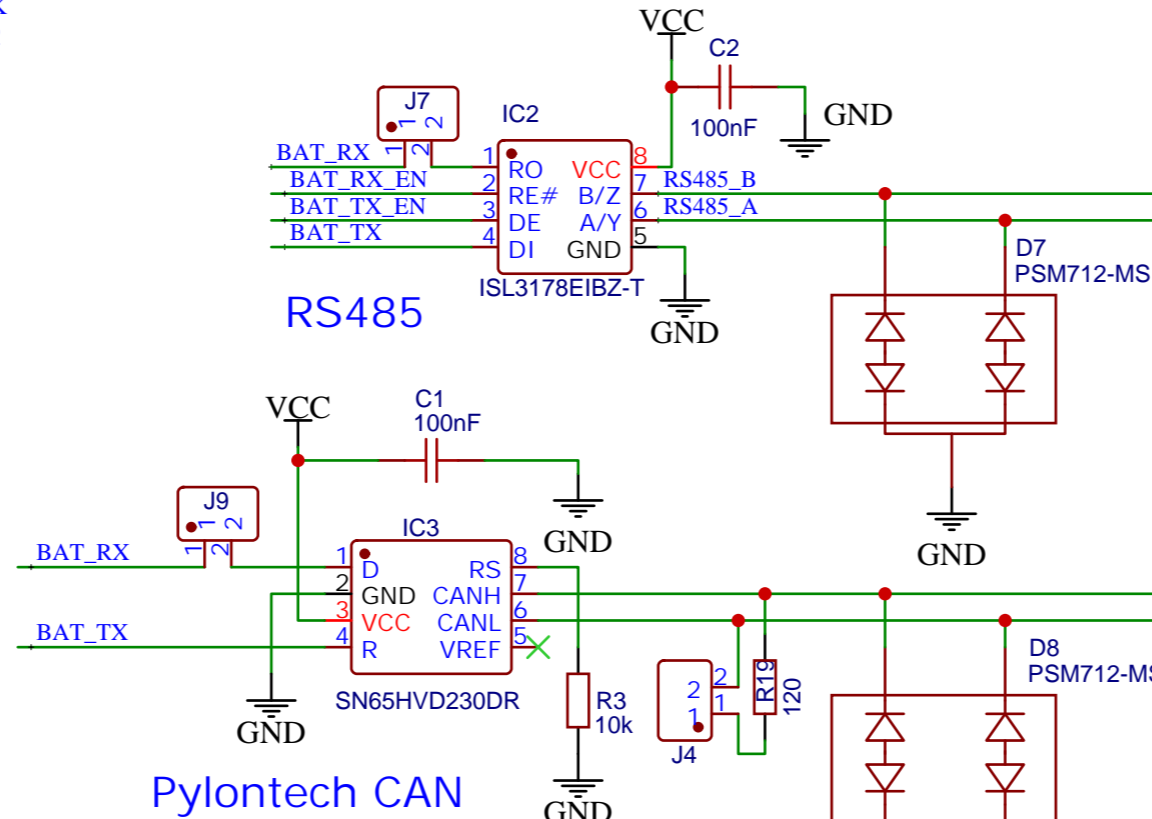

Huawei Slot Detect

Huawei CAN

original 8MHz C97198

Pylontech CAN

VICTRON_MPPT

VICTRON_Smart_Shunt

RS485

LED BAT RX