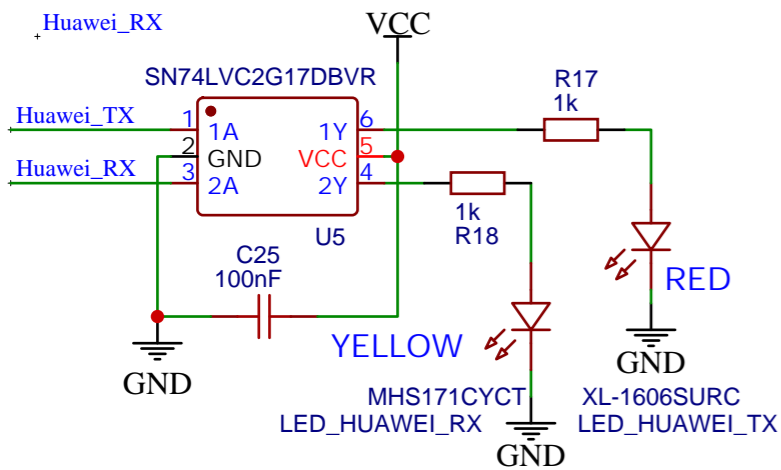

Huawei Slot Detect

Huawei CAN

original 8MHz C97198

Pylontech CAN

VICTRON_MPPT

VICTRON_Smart_Shunt

RS485

LED BAT RX