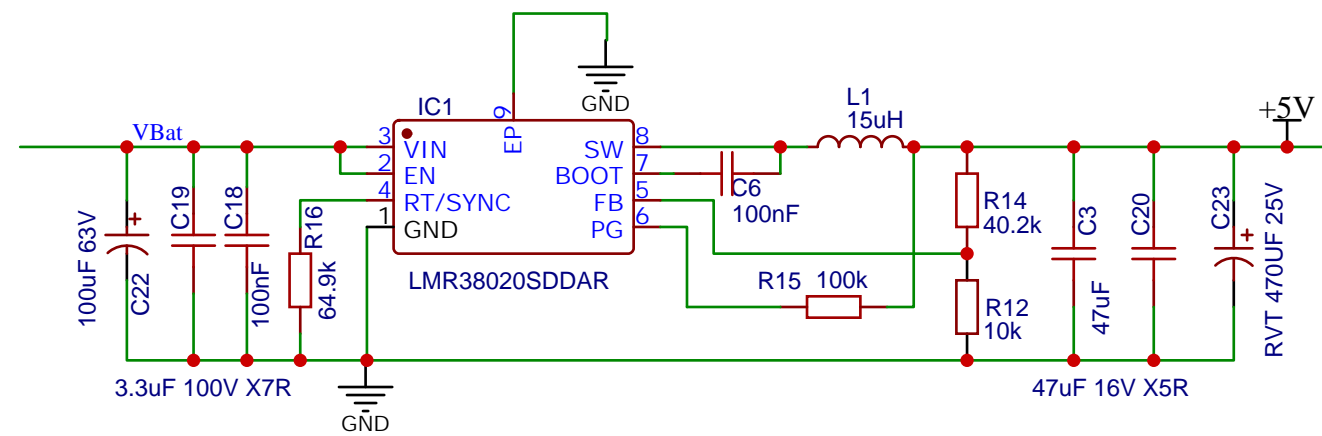

TITLE:	Sheet_3	REV:	1.0
	Company: Your Company	Sheet:	1/1
	Date: 2023-12-23	Drawn By:	Alexander Seufert