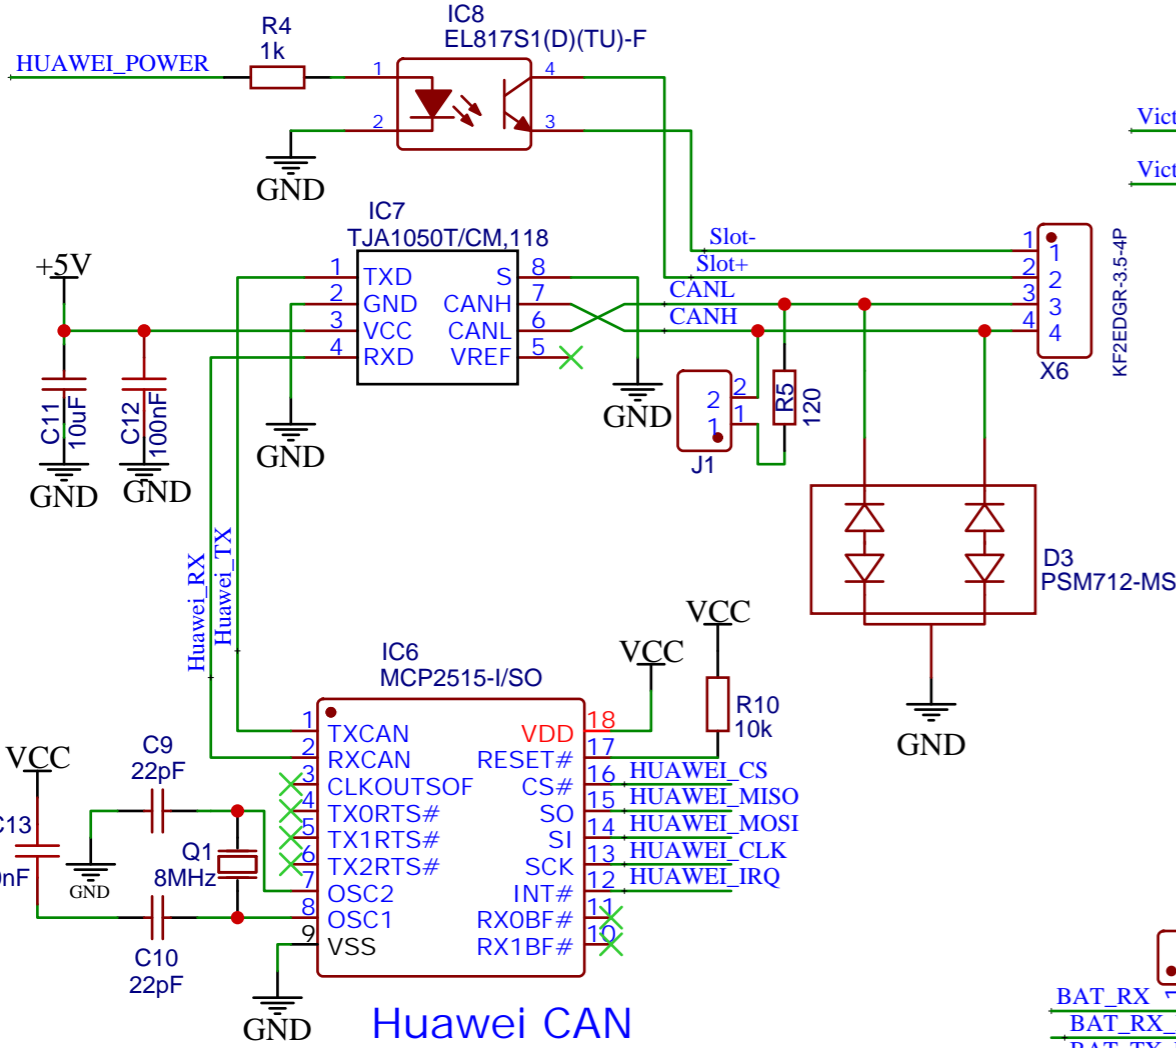

Huawei Slot Detect

Huawei CAN

original 8MHz C97198

Pylontech CAN

VICTRON_MPPT

VICTRON_Smart_Shunt

RS485

LED BAT RX