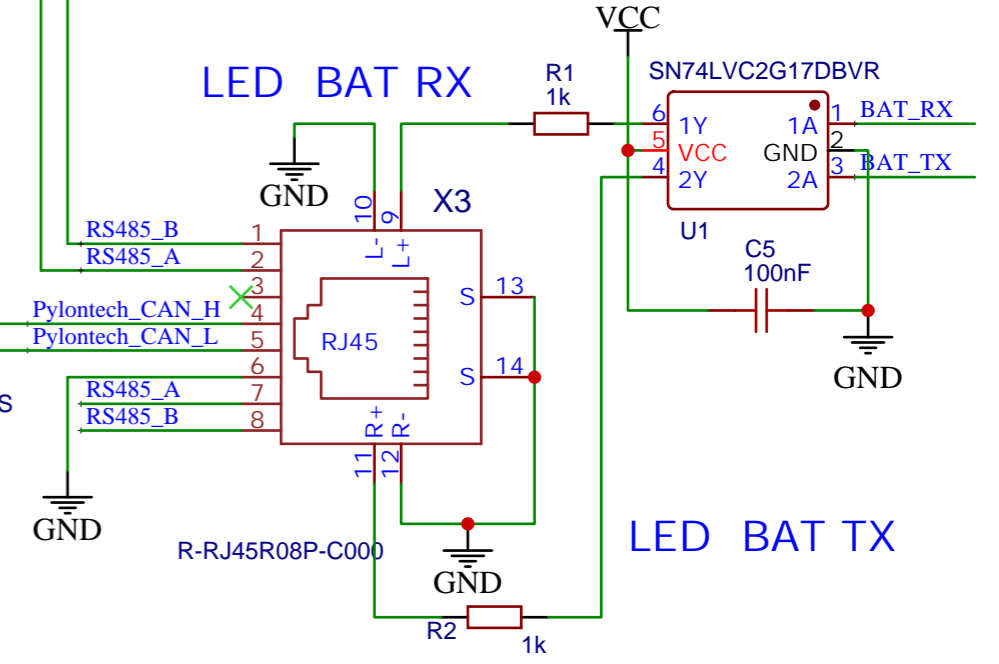

Huawei Slot Detect

Huawei CAN

original 8MHz C97198

Pylontech CAN

VICTRON_MPPT

VICTRON_Smart_Shunt

RS485

LED BAT RX