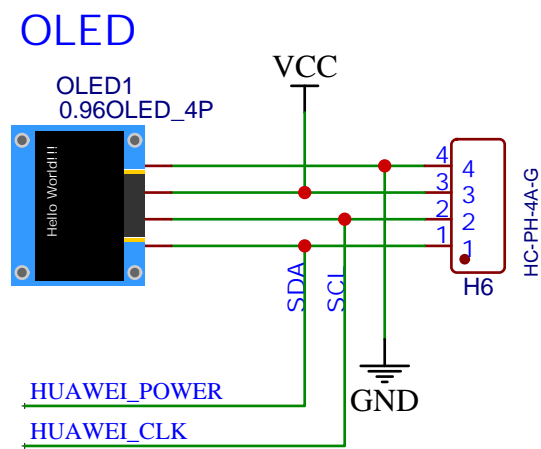

TITLE: Sheet_2		REV: 1.0
Company: Your Company		Sheet: 1/1
Date: 2023-12-22	Drawn By: Alexander Seufert