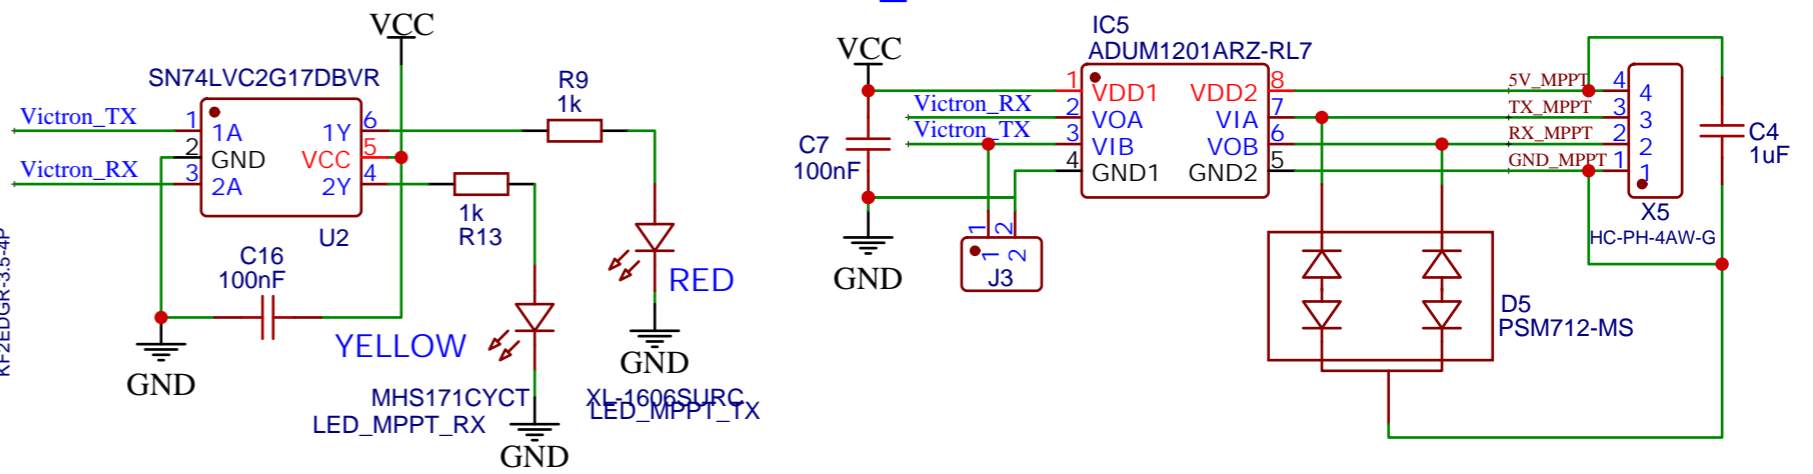

Huawei Slot Detect

Huawei CAN

original 8MHz C97198

Pylontech CAN

VICTRON_MPPT

VICTRON_Smart_Shunt

RS485

LED BAT RX