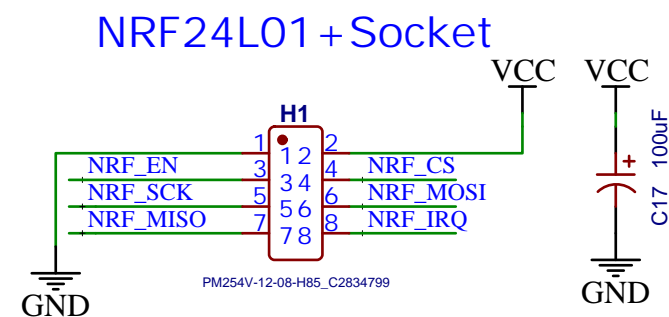

TITLE: Sheet_2		REV: 1.0
Company: Your Company		Sheet: 1/1
Date: 2023-12-22	Drawn By: Alexander Seufert