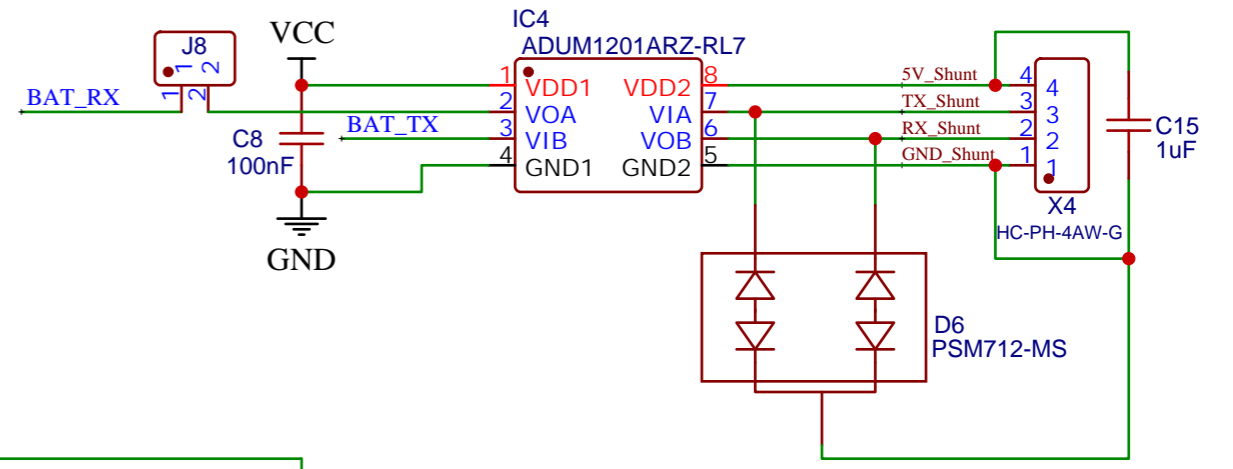

Huawei Slot Detect

Huawei CAN

original 8MHz C97198

Pylontech CAN

VICTRON_MPPT

VICTRON_Smart_Shunt

RS485

LED BAT RX